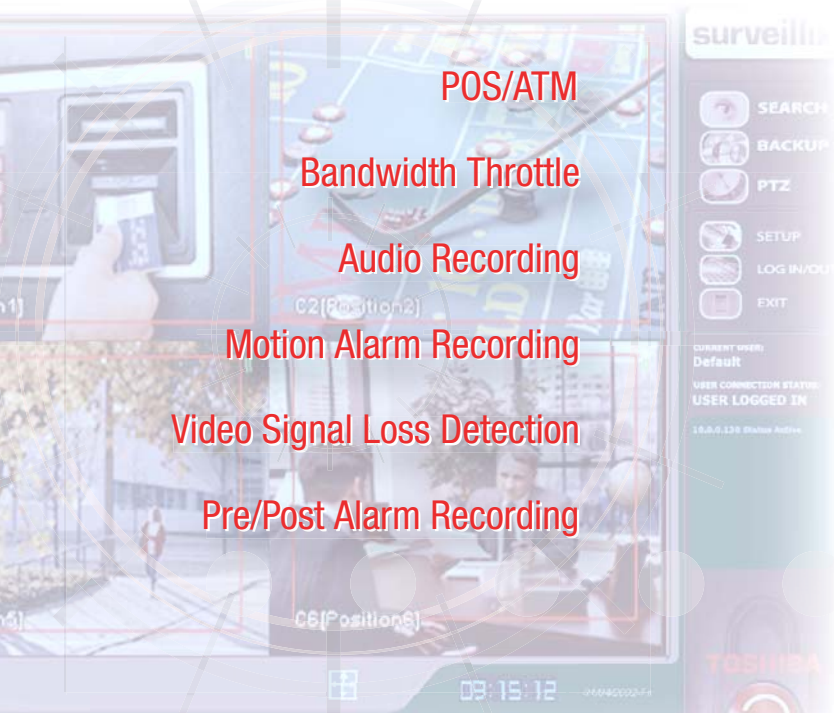

240 PPS Recording